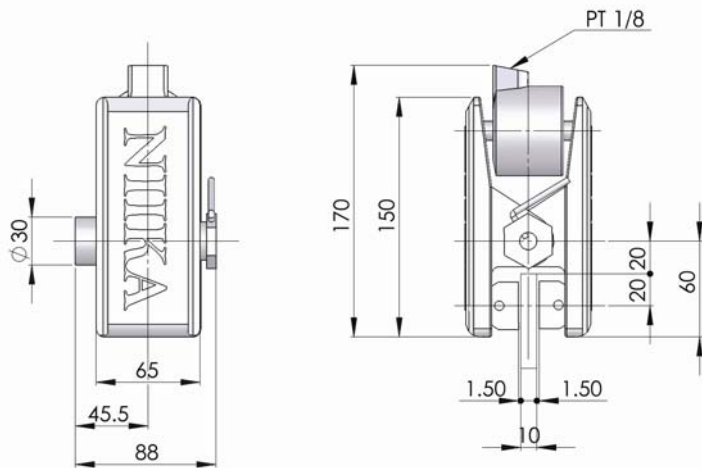

DBZ-10A AIR Disc Brake