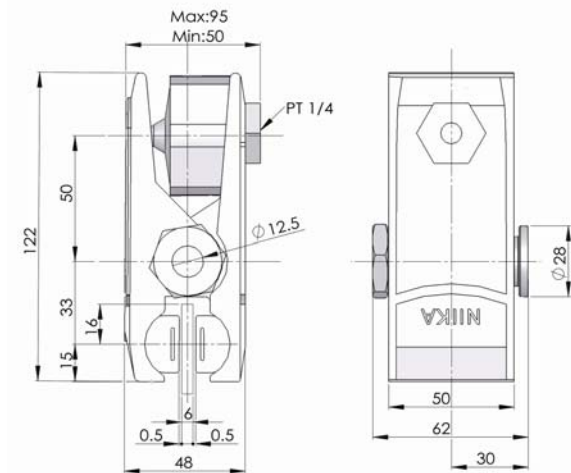

# DBZ-06A DISC BRAKE

### TORQUE VERSUS PRESSURE

DISC DIA mm