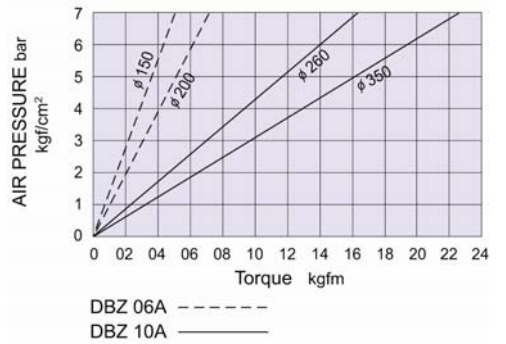

### TORQUE VERSUS PRESSURE

DISC DIA mm